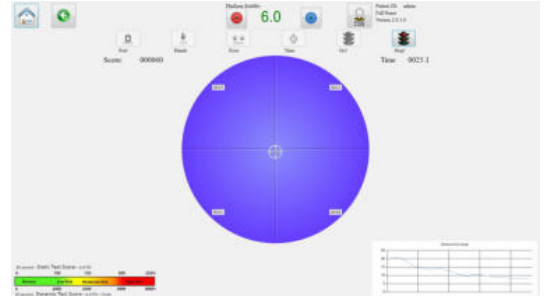

KoreSway™

Mini

Utilizing proprietary Korebalance software, clinicians can perform baseline testing, rehabilitation, and comparative session analysis on an easy-to-clean platform.

When not in use, the stand, laptop, and platform can be quickly stored or transported, making the system ideal for small clinics, athletic training programs, and home health.

KoreSway Mini

Model Number: KoreSway Mini

KoreSway Mini Specs

- 14" Laptop Computer • Portable frame with arm rails • Mini Force Plate Platform • Includes Korebalance® testing/training software suite & games • Patient Weight Capacity: 330 LBS. (150 KG)
- Dimensions: 23" W x 50" L x 65" H
- Warranty: 1 year
- Weight: Product: 15 LBS. (7 KG), Platform 9 LBS. (4 KG)